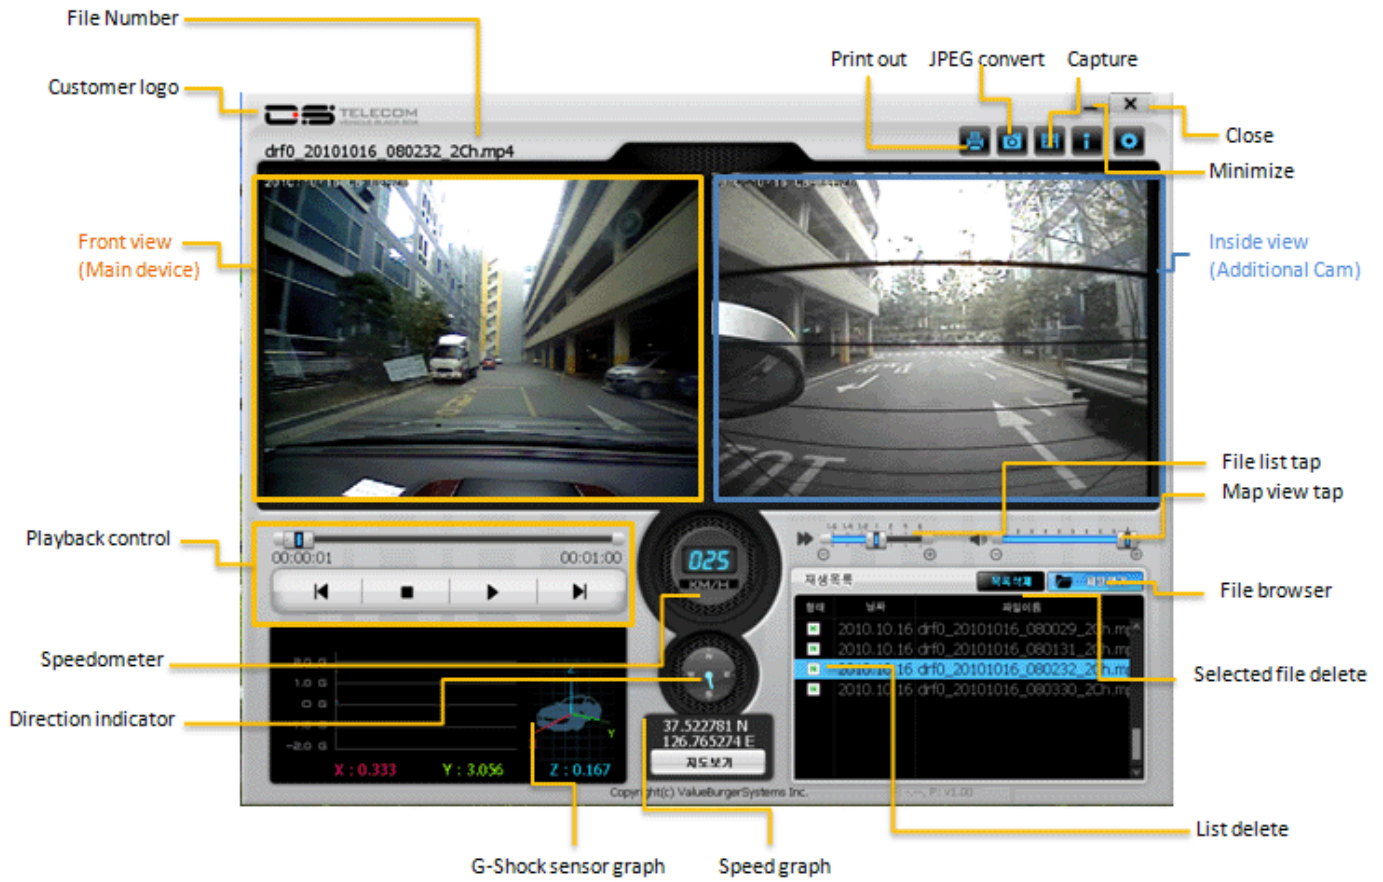

TISAB
Telegruppen I Stockholm AB

Matični broj: 17309838
Registarski broj: 01317309838
Šifra delatnosti: 7490
PIB: 100423132
PDV: 134103769,
T.R. 200-2257130101000-60 PŠ

Datum: 11.02.2014.

Strana 5